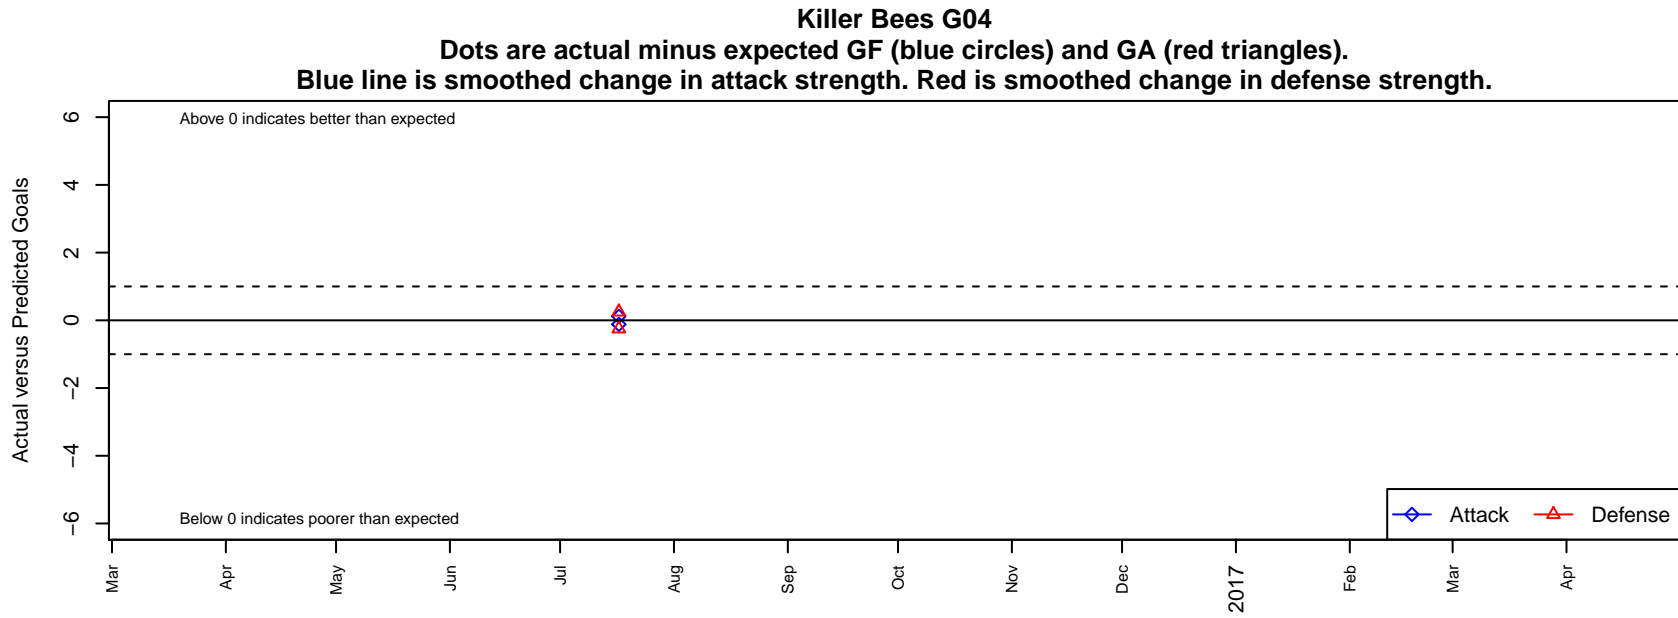

Killer Bees G04

, WA
G04 total strength=650
attack=0.35 defense=1

alt names used:
Killer Bees

Venues played:
2016 KITG GU13 Red

date	home		away		venue	pred.home	pred.away
2016-07-17	Killer Bees G04	3	Blue Falcons G04	1	2016 KITG GU13 Red	2.88	0.75
2016-07-17	Killer Bees G04	0	UPSC Jays G04	1	2016 KITG GU13 Red	0.12	1.25